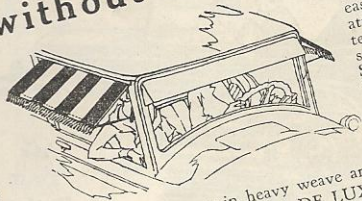

# New awning that fastens without bolts or screws!

LINCOLN Side Auto Awnings are easily and firmly attached by spring tension — no bolts, screws, or bother! Spring tension also holds the material stretched taut and smooth — no flapping or sagging! Coverings are of

sporty awning patterns in heavy weave and gay color. The popular STANDARD and DE LUXE ROLLER types attach rigidly in a moment. STANDARD folds up to window top when not in use, and the DE LUXE ROLLER may be rolled up from its extended position or completely down as a curtain. These Awnings are made in few sizes and fit all closed cars perfectly.

Our new OPEN CAR type gives access to an untouched market. It fastens to the bows with thumb screws and folds out of sight under the top when not in use. Over a third of a million LINCOLN Awnings were sold last year. This season LINCOLN Awnings are leading in sales again and setting a new high record. Start showing LINCOLN Awnings to your customers NOW! (You'll sell them if you show them!) Order from your jobber at once—or write us today for free samples and prices!