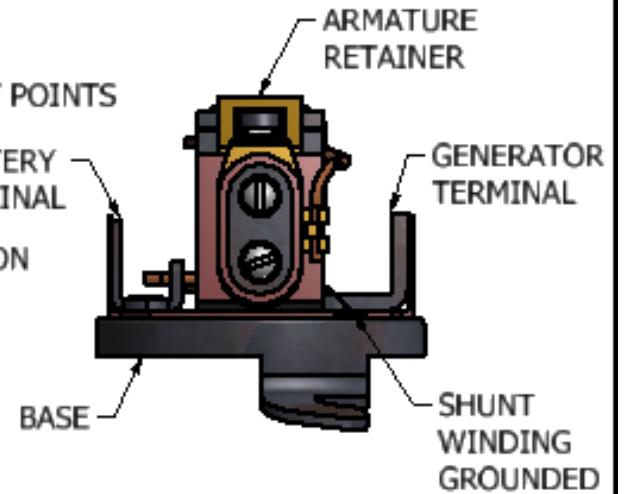

DETAIL A
SCALE 2 : 1

1928-31 MODEL "A" FORD CUTOUT