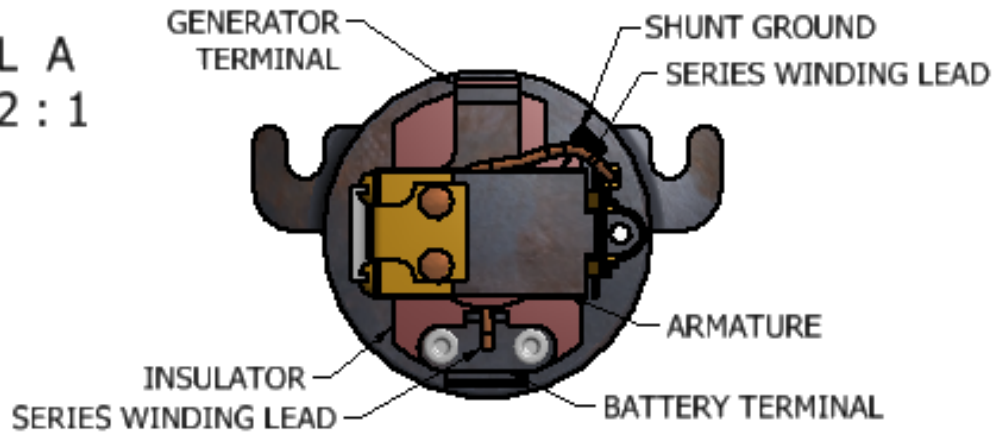

DETAIL A
SCALE 2 : 1

1928-31 MODEL "A" FORD CUTOUT