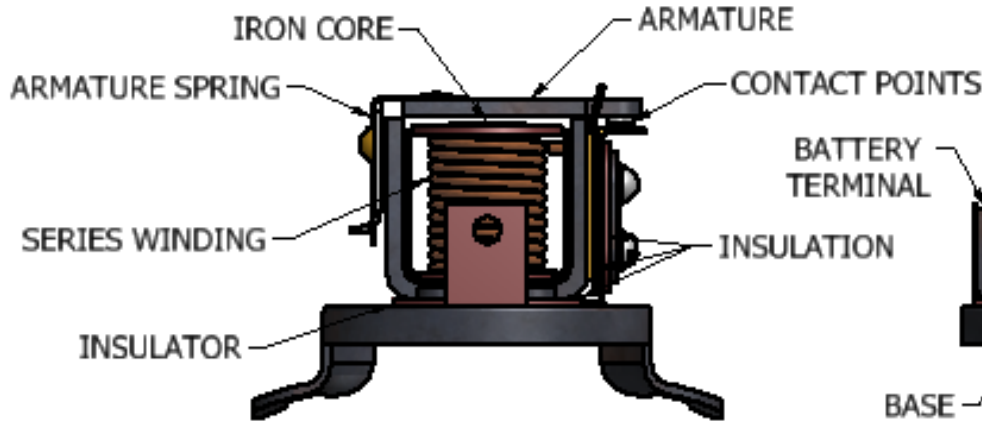

DETAIL A
SCALE 2 : 1

1928-31 MODEL "A" FORD CUTOUT